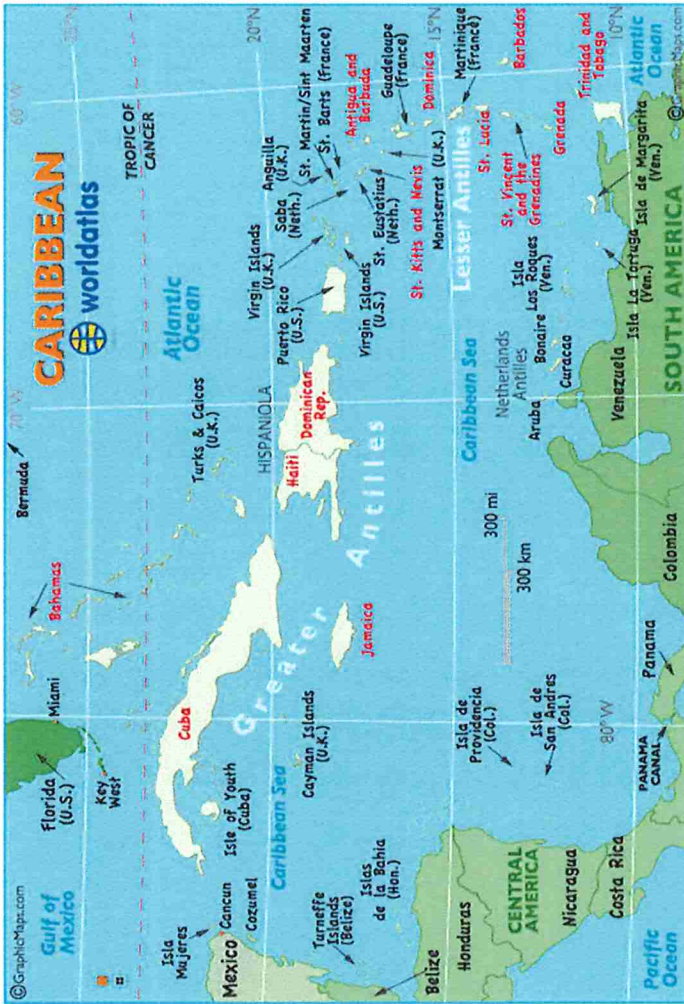

341. Syria •Damascus, Population 17,951,639, Muslim 87%, Christian (various sects) 10%, Jewish (tiny communities in Damascus, Al Qamishli and Aleppo), Asia
people groups 21, unreached people groups 21, not free
342. Taiwan •Taipei, Population 23,359,928, mixture of Buddhist, Confucian, Taoist 93%, Christian 4.5%, other 2.5%, Asia
people groups 21, unreached people groups 7, free
343. Tajikistan •Dushanbe, Population 8,051,512, Islam: Sunni 85%, Shiite 5%, other 10%, Asia
people groups 32, unreached people groups 30, not free
344. Tanzania •Dodoma, Population 49,639,138, mainland: Christian 30%, Islam 35%, indigenous beliefs 35%; Zanzibar: more than 99% Islam, Africa
people groups 132, unreached people groups 97, partly free
•Salt Lake City, Population 3,310,774-SBC Churches 131 (↓4)
345. Utah/Idaho
346. Trinity Baptist
Rev. Dale Crawford •7125 Goodwood Blvd, Baton Rouge, LA 70816
347. True Hope Baptist Mission
Rev. Kevin Snaril •Plaquemine, LA 70764
348. Louisiana Baptist Convention
Leadership •1250 MacArthur Drive - Alexandria, LA 71303

Notes and Impressions:

World Prayer Calendar 2023-2024

Our United States of America

Blessed is the nation whose God is the LORD
Psalm 33:12

World Prayer Calendar 2023-2024

Africa

World Prayer Calendar 2023-2024

Asia

Caribbean

Central America

World Prayer Calendar 2023-2024

Europe

World Prayer Calendar 2023-2024

Middle East

World Prayer Calendar 2023-2024