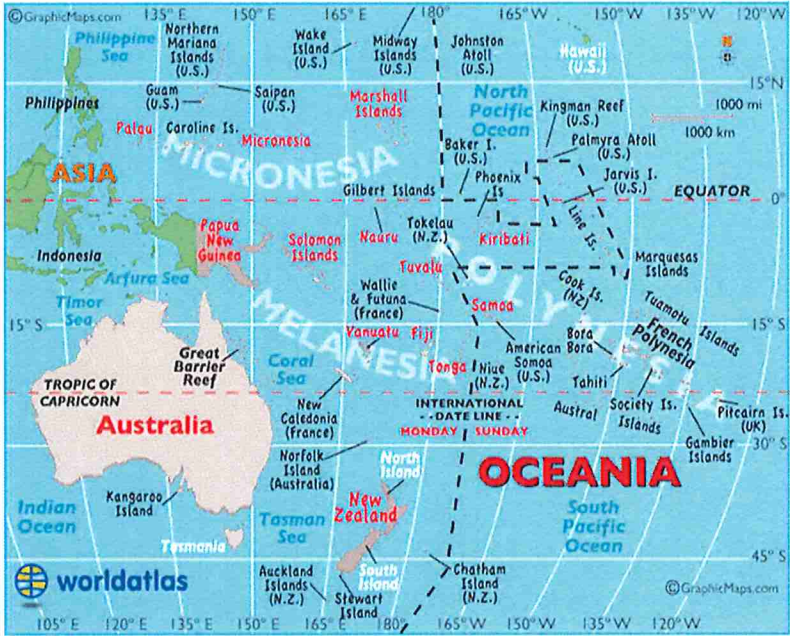

341. Syria •Damascus, Population 17,951,639, Muslim 87%, Christian (various sects) 10%, Jewish (tiny communities in Damascus, Al Qamishli and Aleppo), Asia
people groups 21, unreached people groups 21, not free
342. Taiwan •Taipei, Population 23,359,928, mixture of Buddhist, Confucian, Taoist 93%, Christian 4.5%, other 2.5%, Asia
people groups 21, unreached people groups 7, free
343. Tajikistan •Dushanbe, Population 8,051,512, Islam: Sunni 85%, Shiite 5%, other 10%, Asia
people groups 32, unreached people groups 30, not free
344. Tanzania •Dodoma, Population 49,639,138, mainland: Christian 30%, Islam 35%, indigenous beliefs 35%; Zanzibar: more than 99% Islam, Africa
people groups 132, unreached people groups 97, partly free
•Salt Lake City, Population 3,310,774-SBC Churches 131 (↓4)
345. Utah/Idaho
346. Trinity Baptist
Rev. Dale Crawford •7125 Goodwood Blvd, Baton Rouge, LA 70816
347. True Hope Baptist Mission
Rev. Kevin Snaril •Plaquemine, LA 70764
348. Louisiana Baptist Convention
Leadership •1250 MacArthur Drive - Alexandria, LA 71303

Notes and Impressions:

World Prayer Calendar 2023-2024

Our United States of America

Blessed is the nation whose God is the LORD
Psalm 33:12

World Prayer Calendar 2023-2024

Africa

World Prayer Calendar 2023-2024

Asia

Caribbean

Central America

World Prayer Calendar 2023-2024

Europe

World Prayer Calendar 2023-2024

Middle East

World Prayer Calendar 2023-2024

North America

World Prayer Calendar 2023-2024

Oceania

World Prayer Calendar 2023-2024

South America

PLEASE SAVE THE DATE

BAGBR 135th Annual Meeting
Sunday, October 13, 2024

World Prayer Calendar 2023-2024