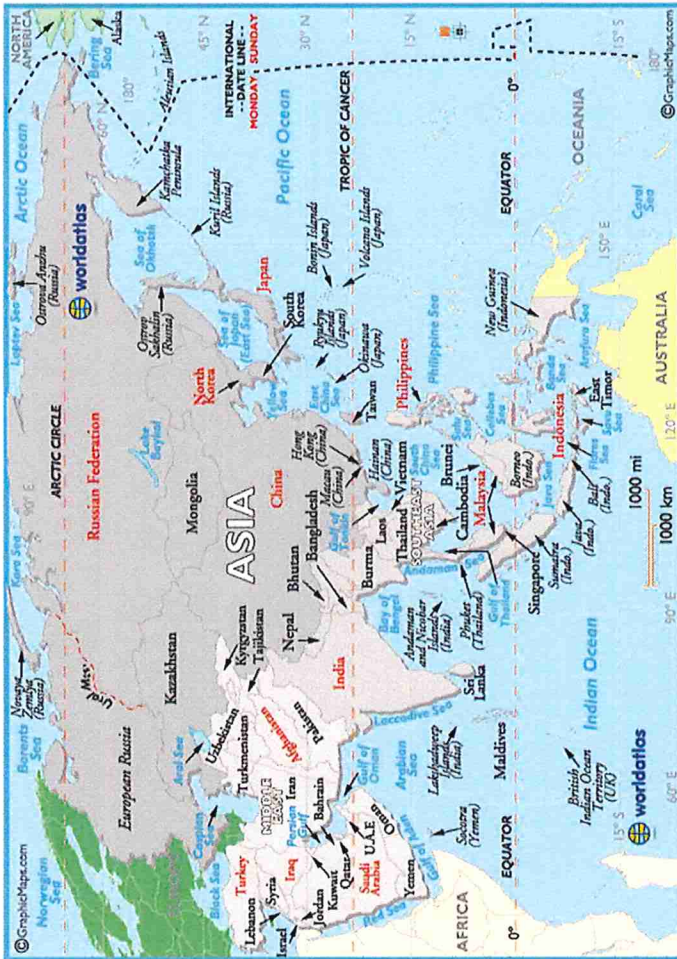

341. Syria •Damascus, Population 17,951,639, Muslim 87%, Christian (various sects) 10%, Jewish (tiny communities in Damascus, Al Qamishli and Aleppo), Asia
people groups 21, unreached people groups 21, not free
342. Taiwan •Taipei, Population 23,359,928, mixture of Buddhist, Confucian, Taoist 93%, Christian 4.5%, other 2.5%, Asia
people groups 21, unreached people groups 7, free
343. Tajikistan •Dushanbe, Population 8,051,512, Islam: Sunni 85%, Shiite 5%, other 10%, Asia
people groups 32, unreached people groups 30, not free
344. Tanzania •Dodoma, Population 49,639,138, mainland: Christian 30%, Islam 35%, indigenous beliefs 35%; Zanzibar: more than 99% Islam, Africa
people groups 132, unreached people groups 97, partly free
•Salt Lake City, Population 3,310,774-SBC Churches 131 (↓4)
345. Utah/Idaho
346. Trinity Baptist
Rev. Dale Crawford •7125 Goodwood Blvd, Baton Rouge, LA 70816
347. True Hope Baptist Mission
Rev. Kevin Snaril •Plaquemine, LA 70764
348. Louisiana Baptist Convention
Leadership •1250 MacArthur Drive - Alexandria, LA 71303

Notes and Impressions:

World Prayer Calendar 2023-2024

Our United States of America

Blessed is the nation whose God is the LORD
Psalm 33:12

World Prayer Calendar 2023-2024

Africa

World Prayer Calendar 2023-2024

Asia

Caribbean

Central America

World Prayer Calendar 2023-2024

Europe

World Prayer Calendar 2023-2024

Middle East

World Prayer Calendar 2023-2024