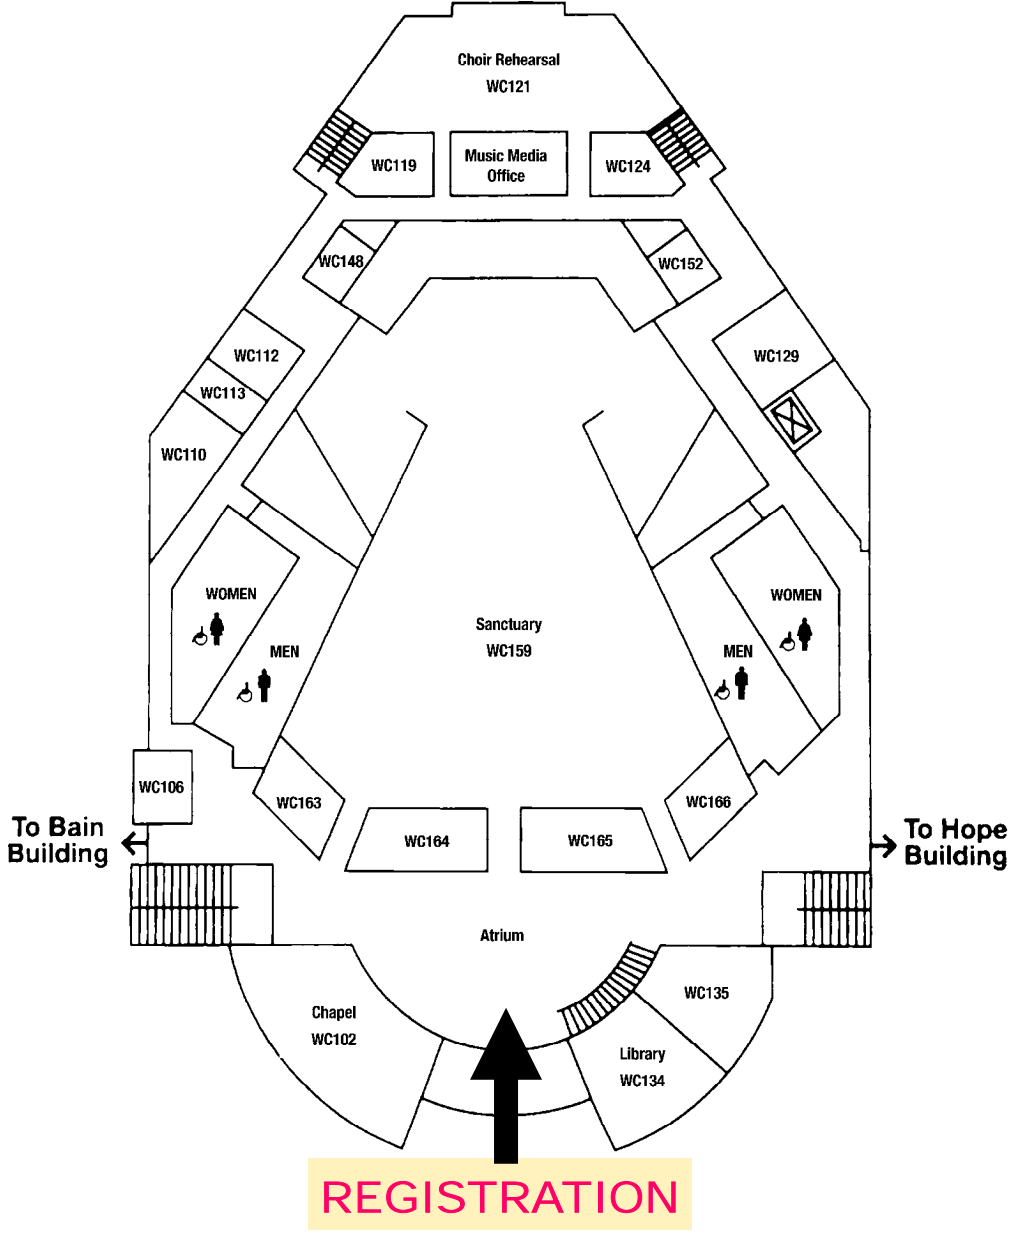

BAIN BUILDING

Welcome to Blitz on the Bayou

Istrouma Baptist Church Campus

WORSHIP CENTER (LOWER FLOOR)

HOPE BUILDING