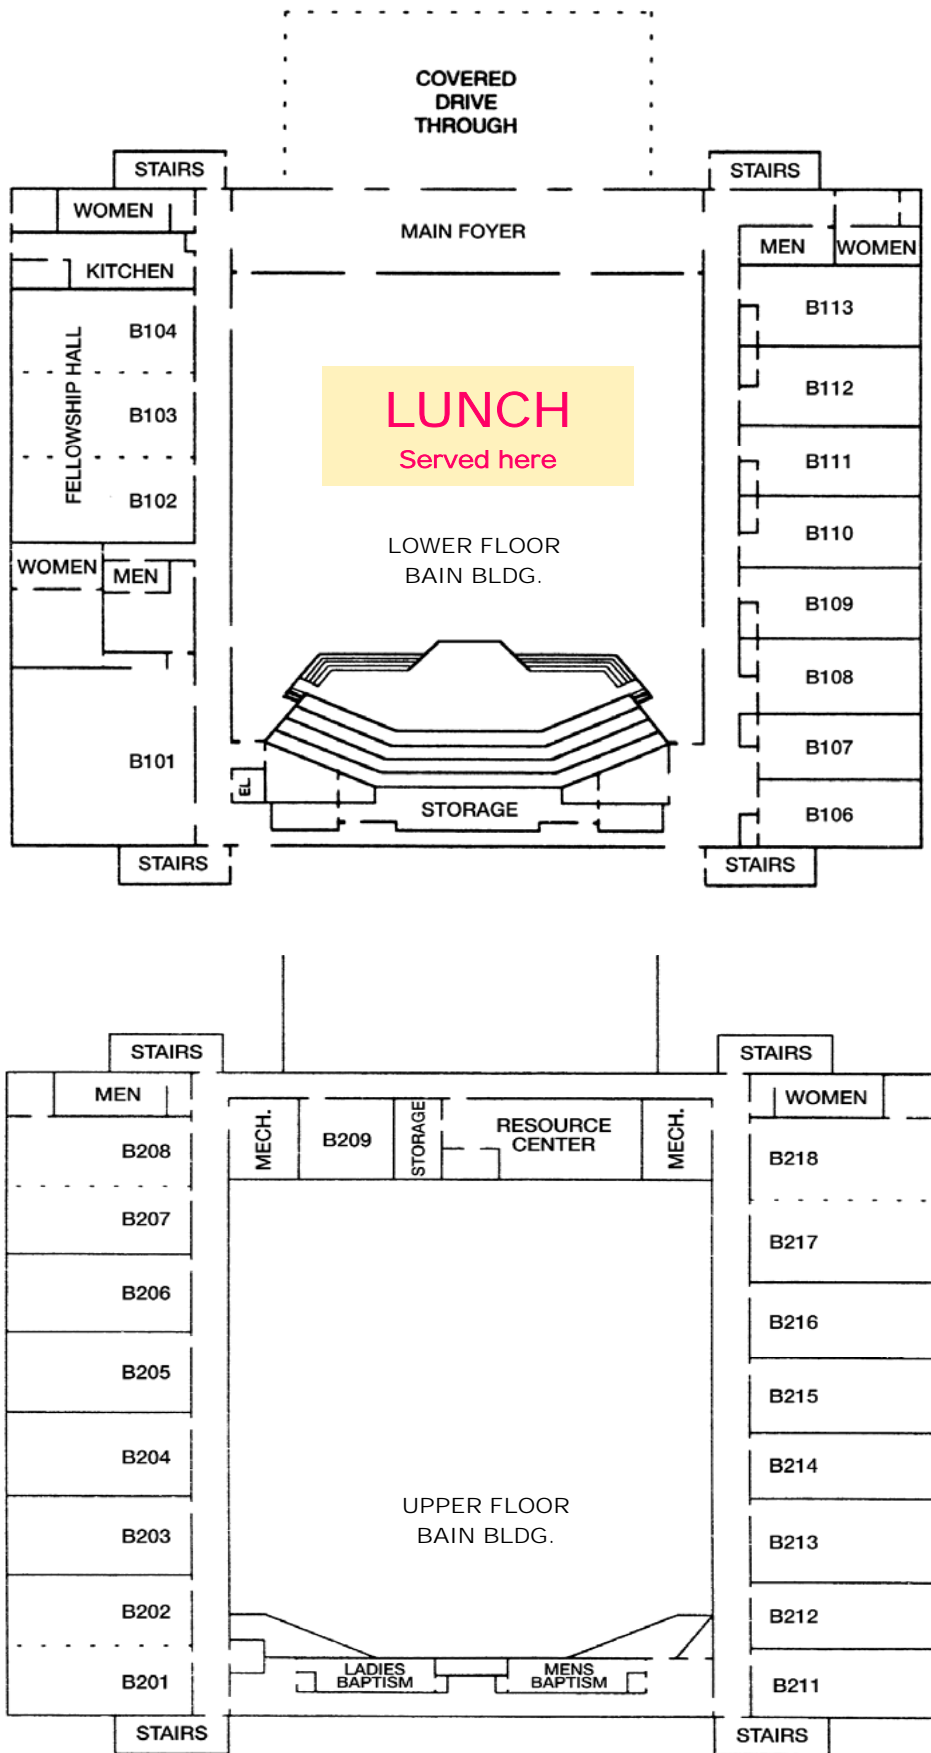

BAIN BUILDING

Welcome to Blitz on the Bayou

Istrouma Baptist Church Campus

WORSHIP CENTER (LOWER FLOOR)

HOPE BUILDING