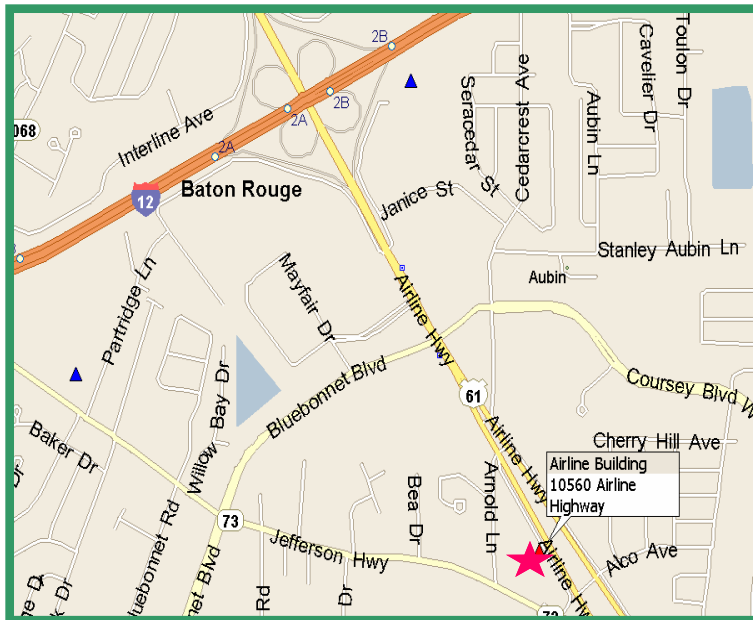

***Baptist Association of Greater Baton Rouge  
Adoniram Judson, Jr. Missions & Ministries Center  
10560 Airline Highway***

**FROM NORTH, EAST, & WEST**

- 1. Take I-12 to Airline Highway and go south to Cedarcrest Avenue.**
- 2. Just past Cedarcrest, turn right on Arnold Lane.**
- 3. Immediately turn left on the service road.**
- 4. Go 0.25 mile to red brick building with the U shaped drive.**

**FROM SOUTH**

- 1. Take I-10 to Seigen Lane**
- 2. Go east to Airline Highway and turn left. Stay in the left lane**
- 3. Take the Jefferson Highway 73 exit**
- 4. Go 0.25 mile to the service road and turn right.**
- 5. Go 0.25 mile to red brick building with the U shaped drive.**